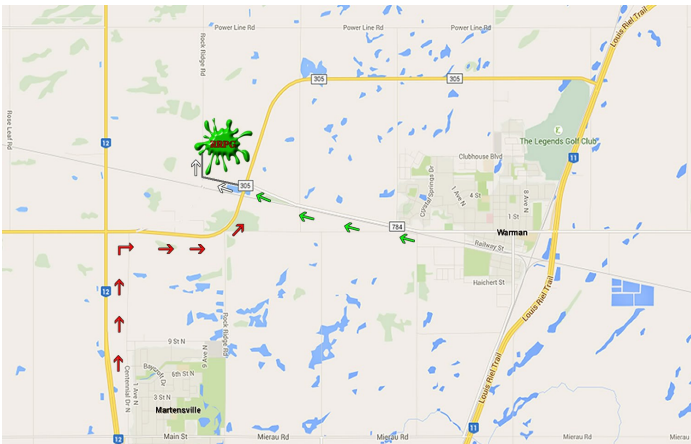

Here are a few tips for the day:

**THE PARTY BEGINS AT \_\_\_\_\_ AND GOES UNTIL \_\_\_\_\_: \_\_\_\_\_ ON \_\_\_\_\_ THE \_\_\_\_\_ OF \_\_\_\_\_ . 20 \_\_\_\_\_**

**WOULD LIKE TO INVITE YOU TO ATTEND THIS MEGA-EXCITING, ONCE IN A LIFE-TIME, SUPER-DUPER, EXTRAORDINARY, OUTTA CONTROL PAINTBALL PARTY!**