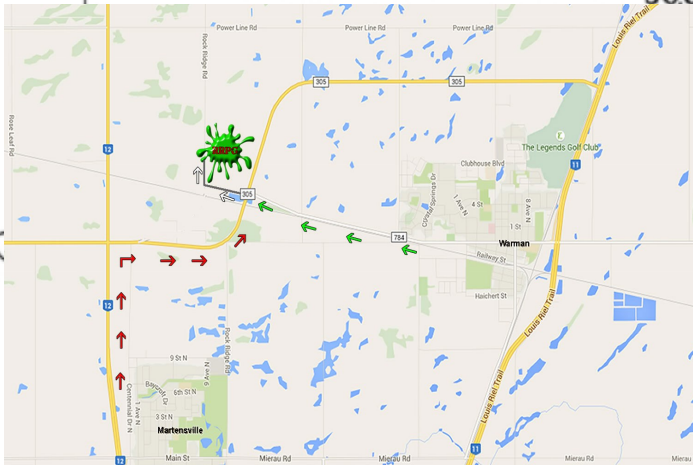

ROCK RIDGE PAINTBALL AND LASERTAG GAMES

You must report to
Rock Ridge Paint-
ball and Laser Tag
Your mission will
begin at _____ and
_____ of
the _____ of _____
_____ of _____
_____ of _____

- Please try to arrive at least 20 minutes early so we can get our teams ready for action!
- Dress for the forecast weather conditions outside. It's better to over dress with layers.
- Wear good footwear. The terrain can be rough and uneven.
- You will find directions on _____

Commander _____ has called upon his best troops to stand ready for a very special Laser Tag mission.

Special Ops assignment

Open for
Further
instructions

For your eyes only
(and your parents)

If you need further information or help with directions, you may contact Rock Ridge Paintball and Laser Tag Games anytime!

Phone: 306-956-2266
www.RockRidgePaintball.com
info@rockridgepaintball.com