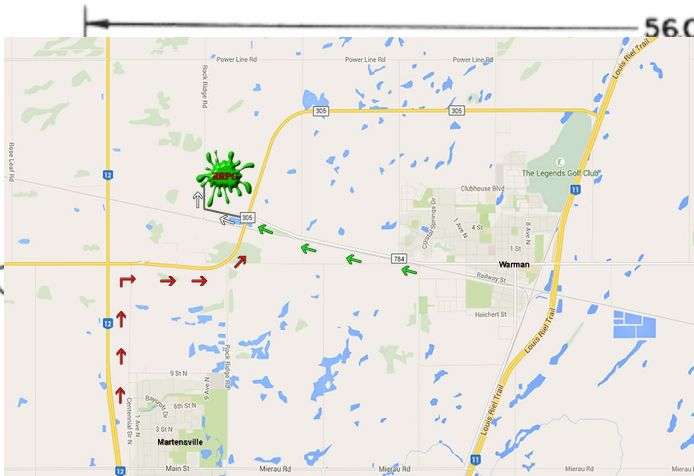

ROCK RIDGE PAINTBALL AND LASERTAG GAMES

You must report to
Rock Ridge
Paintball and Laser
Tag Games.
Your mission will
begin at _____ and
will last until _____
of the _____
20:--

- Please try to arrive at least 20 minutes early so we can get our teams ready for action!
 - Dress for the forecast weather conditions outside. It's better to over dress with layers.
 - Wear good footwear. The terrain can be rough and uneven.
 - You will find directions on the back!
- Here are a few tips for the mission:

Commander _____ has called upon his best troops to stand ready for a very special Paintball mission.

If you need further information or help with directions, you may contact Rock Ridge Paintball and Laser Tag Games anytime!